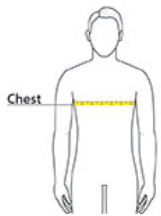

Chest: Measured across the chest one inch below armhole when laid flat.

Sleeve Length: Start at center of neck and measure down shoulder, down sleeve to hem.

Body Length at Back: Measured from high point shoulder to finished hem at back.

Pocket Height: Measure from top to bottom at center.

Pocket Width: Measure from side to side at top edge.

SPEC SHEET + MEASUREMENTS

SPORT-TEK

Sport-Tek® Micropique Sport-Wick® Pocket Polo. ST651

SIZE CHARTS

	XS	S	M	L	XL	2XL	3XL	4XL
Chest	32-34	35-37	38-40	41-43	44-46	47-49	50-53	54-57
Pocket Height	5	5	5 1/4	5 1/4	5 1/4	5 1/4	5 1/4	5 1/2
Pocket Width	4 3/4	4 3/4	5	5	5	5	5	5 1/4

HOW TO MEASURE

CHEST

Measure under the arm and around the fullest part of the chest with arms down, keeping tape horizontal.